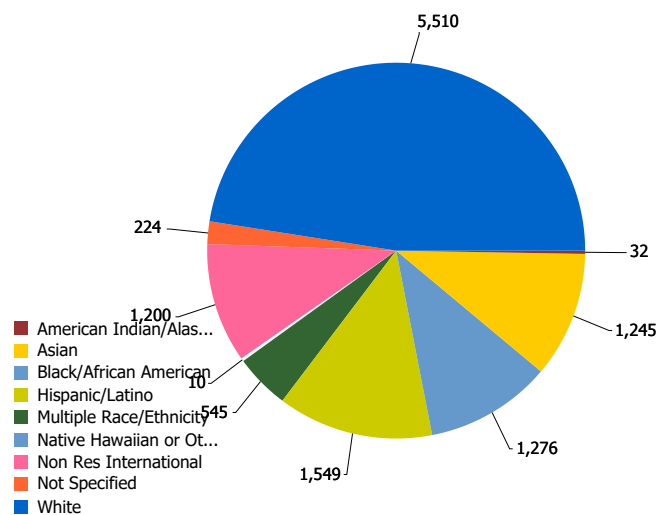

For additional information not listed here, please visit the Office of Institutional Research website at <https://umkc.edu/data/>

*Note: Audit students are included and there were 40 audit only students this term.

** Campus Enrollment excludes dual high school students.