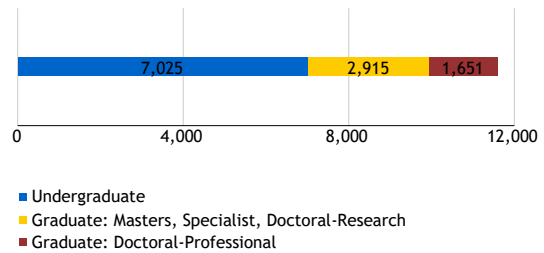

### First Time College Students

There were a total of 1,343 first time college students.

- 41 part-time first-time college students
- 1,302 full-time first-time college students

### Campus Enrollment by Academic Career