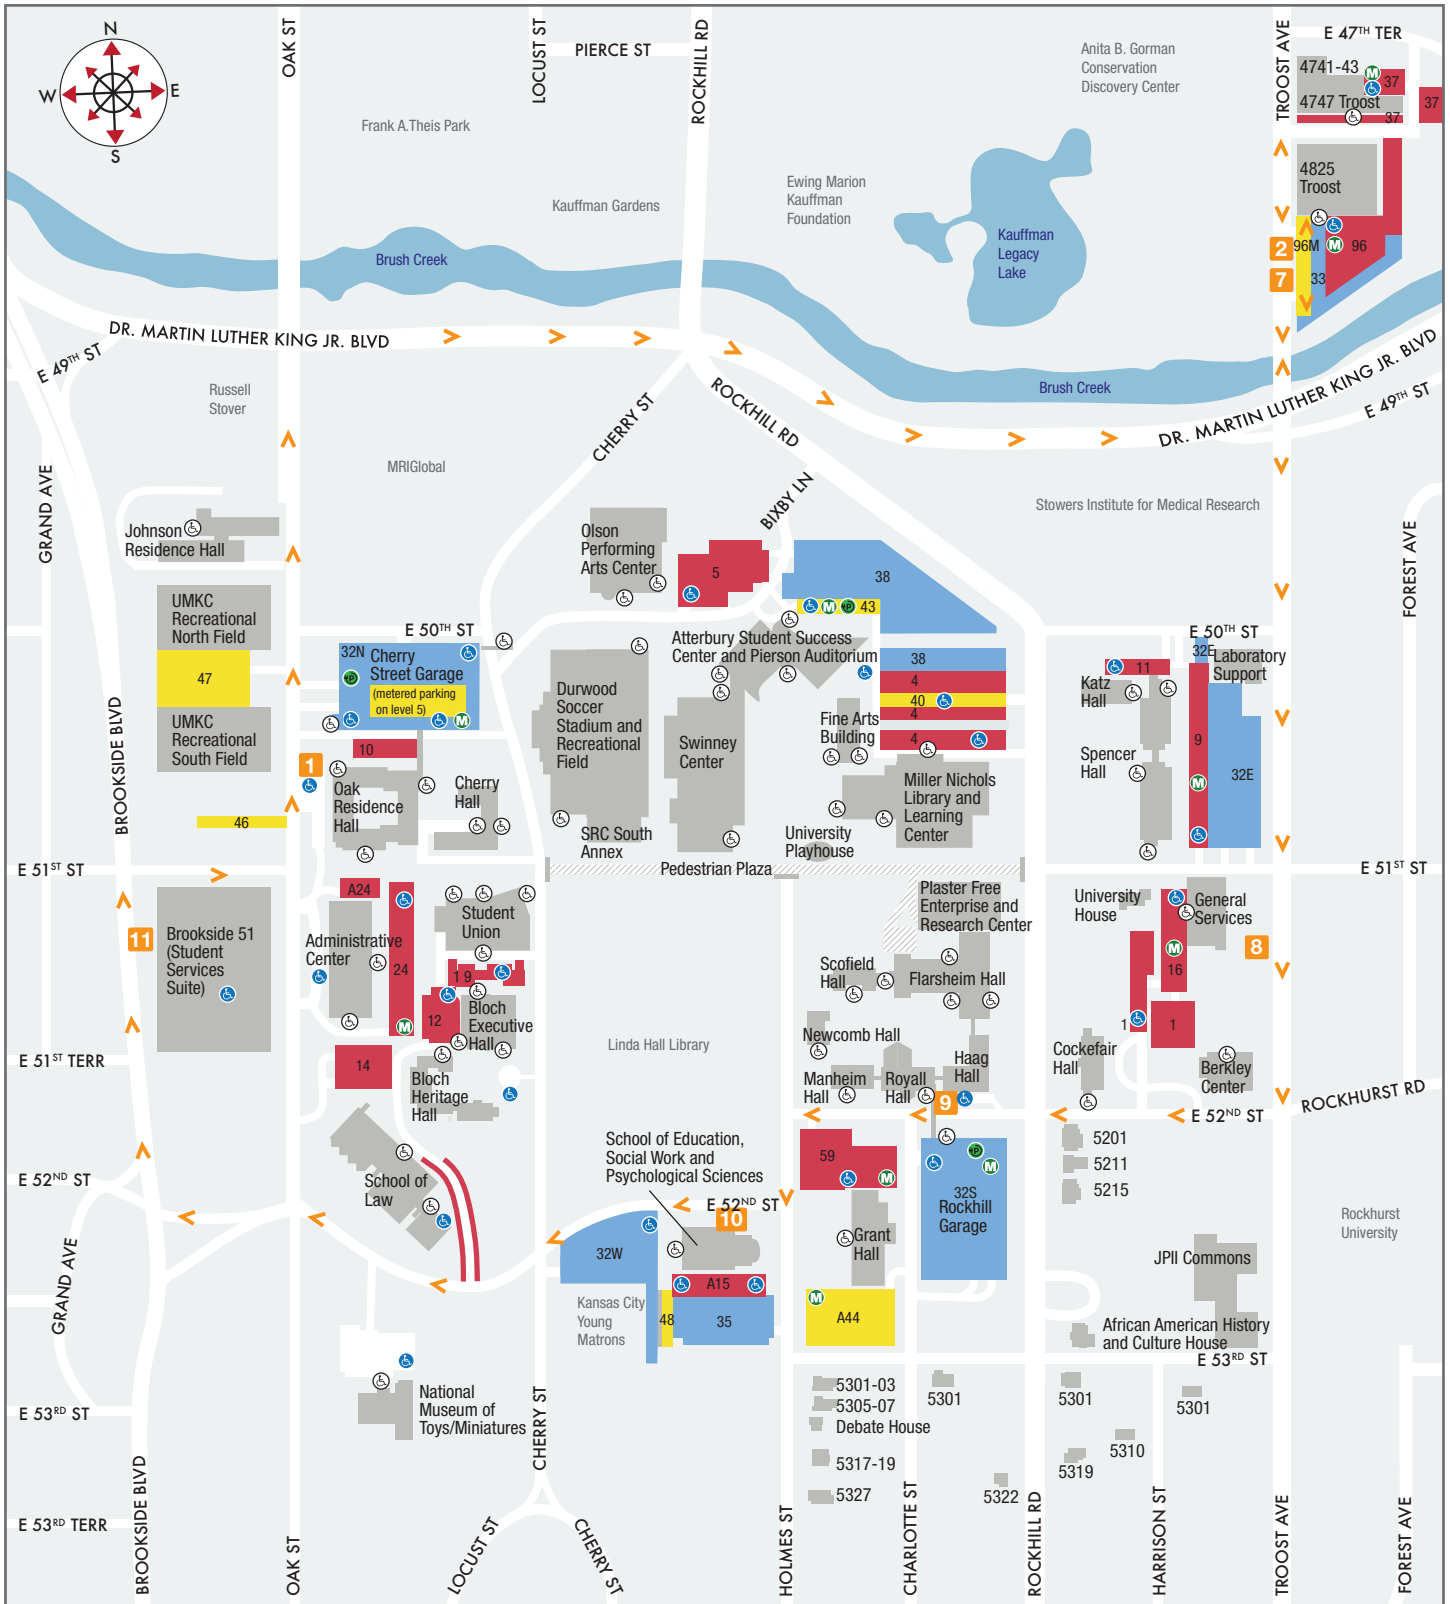

# VOLKER CAMPUS

University of Missouri-Kansas City Campus Map

**NO FREE PARKING ON CAMPUS - DAY OR NIGHT**

- Metered parking
- Student permit parking
- Faculty/staff permit parking
- UMKC building
- Non-UMKC building
- Closed to through traffic
- 0 Shuttle stop
- < Shuttle route
- ♿ Accessible entrance
- ♿ Accessible parking
- M Motorcycle parking
- ⚡ Electric vehicle charging station