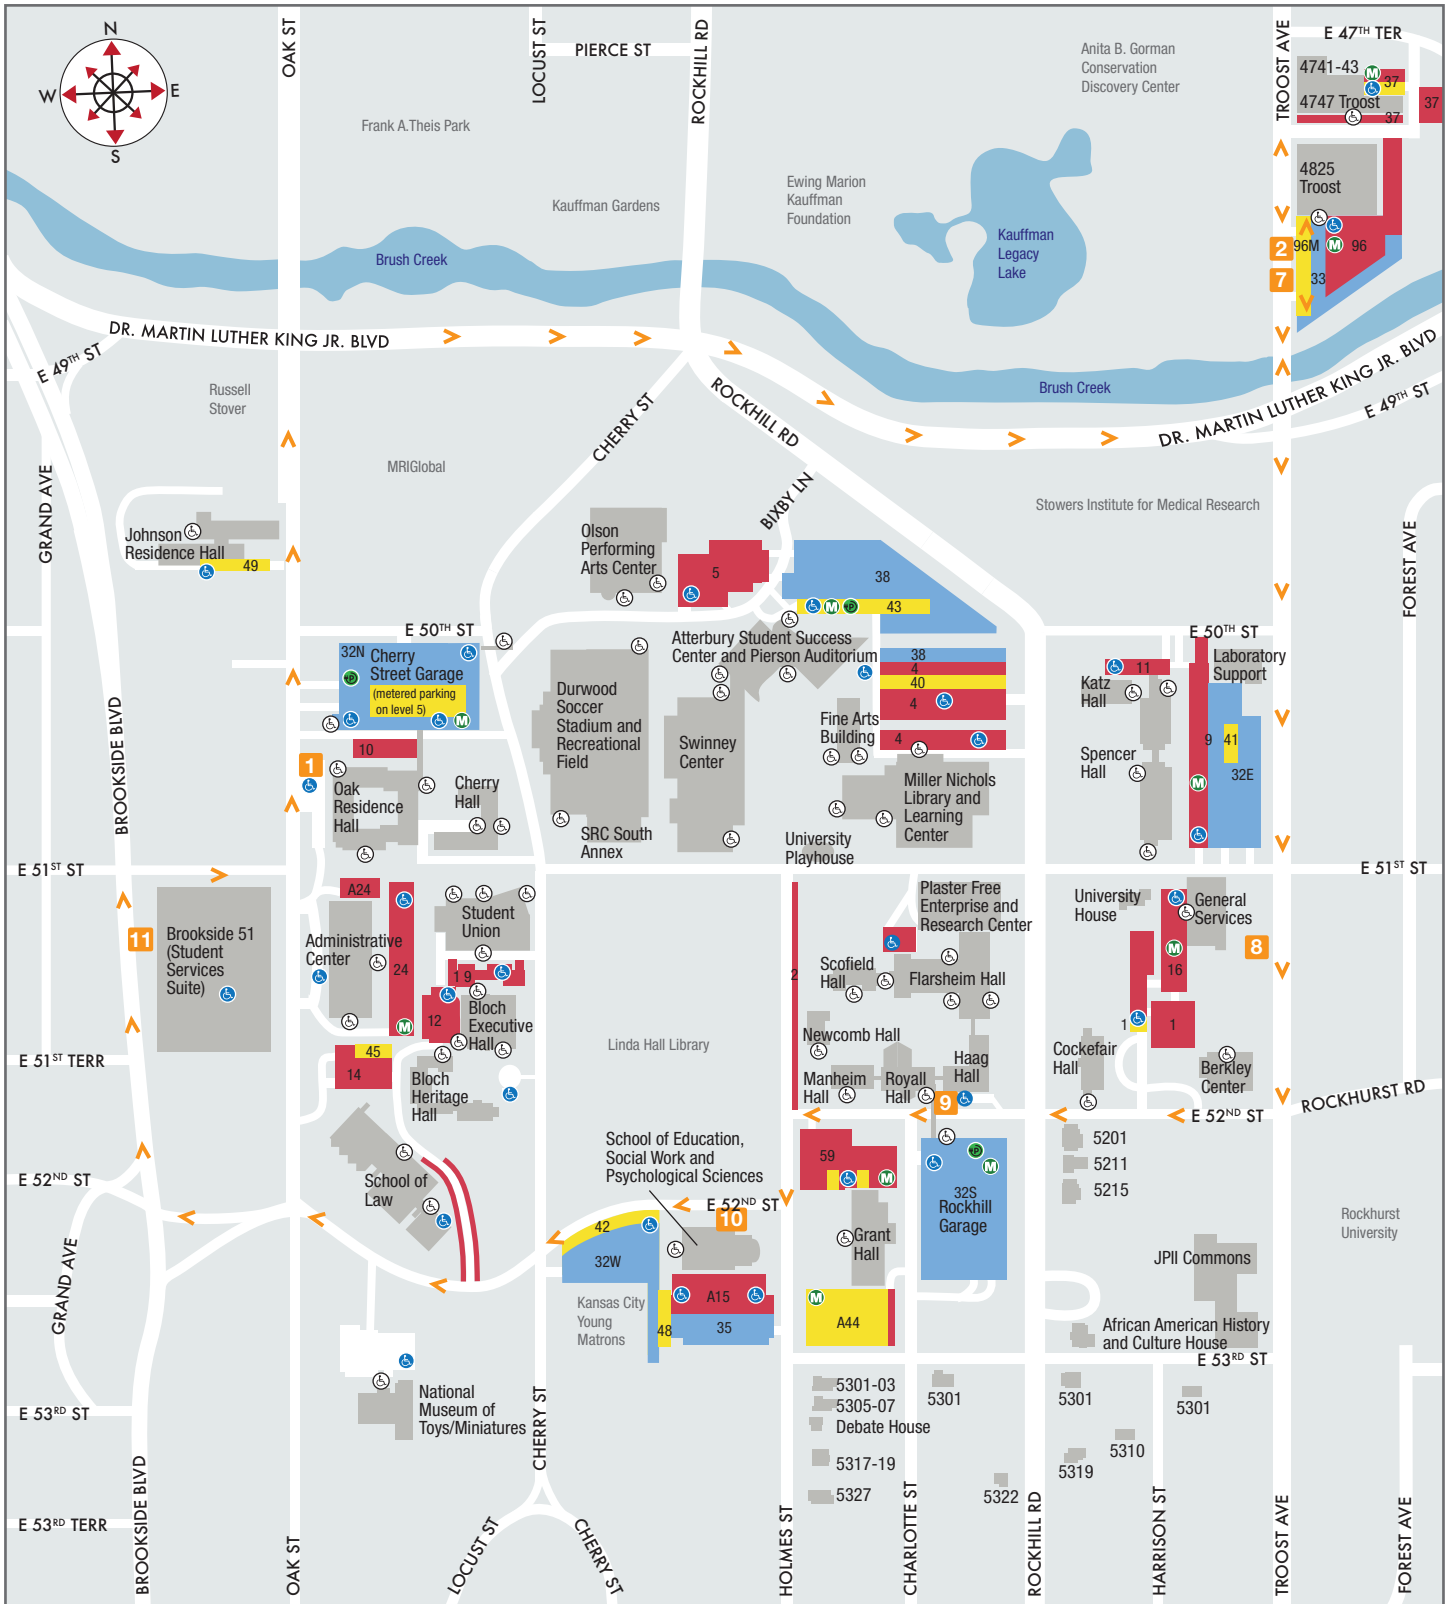

VOLKER CAMPUS

University of Missouri-Kansas City Campus Map

NO FREE PARKING ON CAMPUS - DAY OR NIGHT

- Metered parking
- Student permit parking
- Faculty/staff permit parking
- UMKC building
- Non-UMKC building
- Accessible entrance
- Shuttle stop
- Shuttle route
- Motorcycle parking
- Accessible parking
- Electric vehicle charging station

1012 E. 52nd St.

BLOCH (HENRY W.) MANAGEMENT BUILDING

5110 Cherry St.

BLOCH (HENRY W.) EXECUTIVE HALL FOR ENTREPRENEURSHIP AND INNOVATION

5108 Cherry St.

BROOKSIDE 51/STUDENT SERVICES SUITE

5110 Oak St.

CHERRY HALL

5030 Cherry St.

CHERRY STREET PARKING GARAGE

Police, 5005 Oak St.

COCKEFAIR HALL

5121 Rockhill Road

DEBATE HOUSE

5311 Holmes St.

SCHOOL OF EDUCATION, SOCIAL WORK AND PSYCHOLOGICAL SCIENCES

NATIONAL MUSEUM OF TOY AND MINIATURES

5235 Oak St.

UNIVERSITY HOUSE

5101 Rockhill Road

Additional Parking and Transportation resources and information

SHUTTLE ROUTE TRACKING

To view a live map of the UMKC shuttle bus and download the tracking app, please visit umkcbus.com.